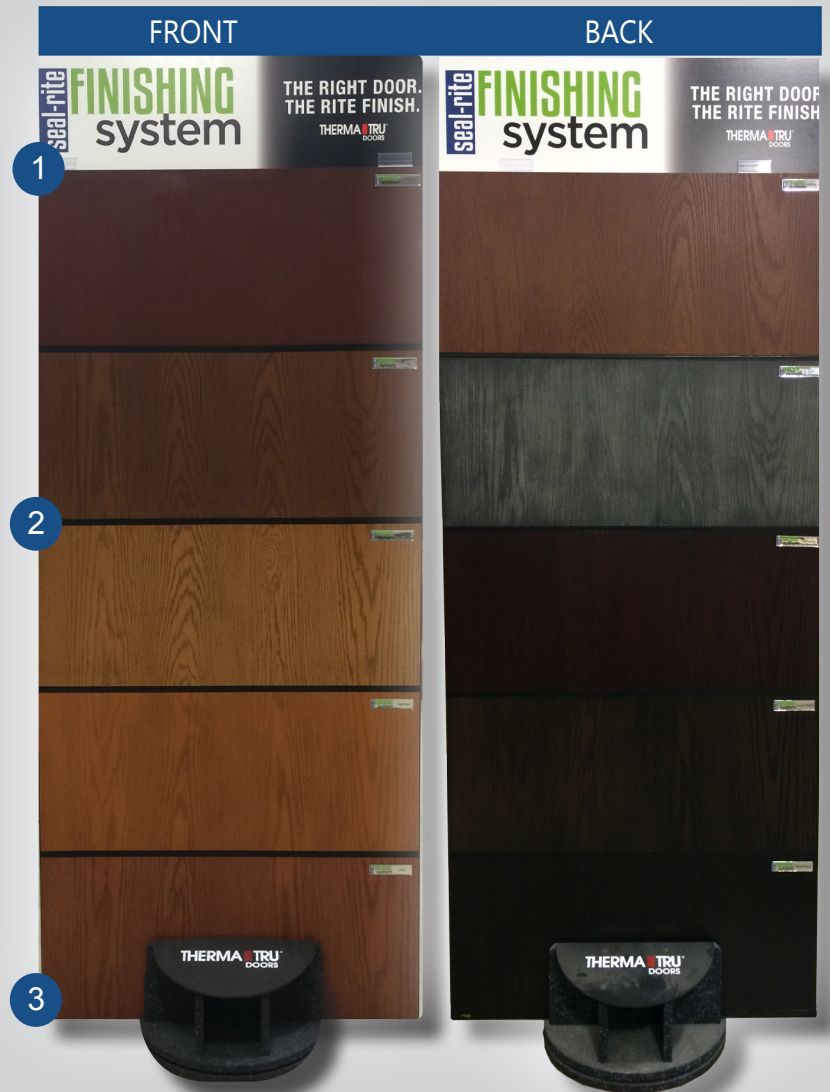

Employee Owned. Service Driven.

HEBRON • ROCKFORD • LANSING • BURNSVILLE

Multi-Stain Door Display

NEW! Multi-Stain Door Display

Now you can display all 10 authentic wood stain colors on one door in your show room. Show the durability of the fiberglass door along with the quality of the Seal-Rite Finishing System.

Customers will be able to quickly choose a color for their entryway with the larger stain samples showcased on this revolving door.

The larger display areas highlight the graining and enable your customer to visualize how the rich stain color will look on their entryway door.

Each door display includes:

1. Signage: SRSTAINSLABSIGN
2. Fiberglass Door: SRDRSTAINSLAB
3. Revolver: RMADRS95

Net Price Each: \$125.00

Lead Time: 2 Weeks

Contact your Sales Representative Today

Rev 7.15

HEBRON