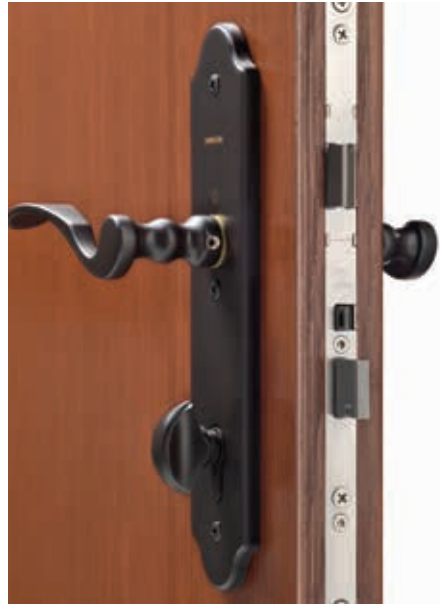

## Interior Options

Available in the following finishes:

605 Bright Brass	609 Antique Brass
619 Satin Nickel	716 Aged Bronze

Thumbturn and Accent lever - Interior Handleset  
*(Satin Nickel, 619)*

Thumbturn and Georgian knob - Interior Handleset  
*(Satin Nickel, 619)*

Thumbturn and Flair lever - Interior Handleset  
*(Satin Nickel, 619)*

Plymouth and Georgian knobs in the passage function  
*(Satin Nickel, 619)*

Flair and Accent levers in the passage function  
*(Satin Nickel, 619)*

Real Security Sets You Free™  
www.schlage.com

# Multi-Point Locking Systems\*

Multi-point locking systems (MPLS) engage the door frame at three critical points, enhancing security and stability. Choose from the tongue version for single-door systems and single-hinged patio door systems, or the shootbolt version for French-door systems. Highly recommended for Classic-Craft and Fiber-Classic. 8'0" and double-door applications.