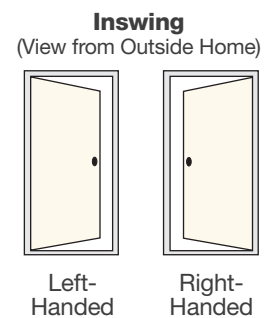

Entry Handing

*Multi-point locking system is available by special order. Please allow 3-5 weeks for shipping.
Note: Colors may vary from an actual application due to fluctuations in the printing process of this catalog.