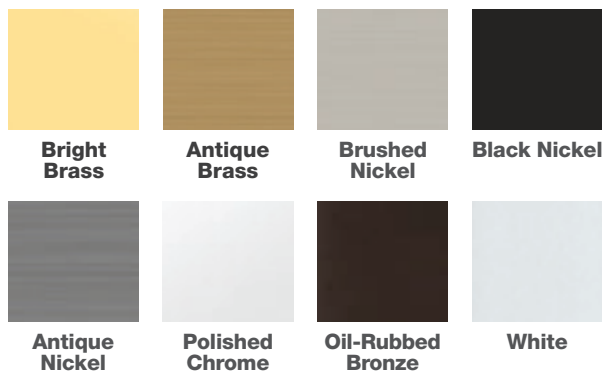

## Interior Options

Available in the following finishes:

605 Bright Brass	609 Antique Brass
619 Satin Nickel	716 Aged Bronze

Thumbturn and Accent lever - Interior Handleset  
*(Satin Nickel, 619)*

Thumbturn and Georgian knob - Interior Handleset  
*(Satin Nickel, 619)*

**Tongue**  
Finish Color:  
Stainless Steel

**Shootbolt**  
Finish Color:  
Stainless Steel

## Handleset Options for Standard MPLS

**Heirloom**  
Wide Back (Active Shown)  
Narrow Back (Inactive Shown)

**Venture**  
Wide Back (Active Shown)  
Narrow Back (Inactive Shown)

**Millennium**  
Wide Back (Active Shown)  
Narrow Back (Inactive Shown)

## Finish Options