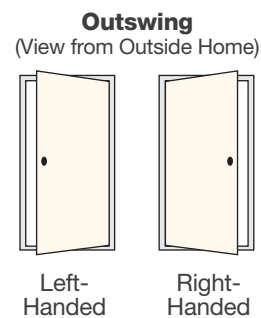

Entry Handing

*Multi-point locking system is available by special order. Please allow 3-5 weeks for shipping.
Note: Colors may vary from an actual application due to fluctuations in the printing process of this catalog.